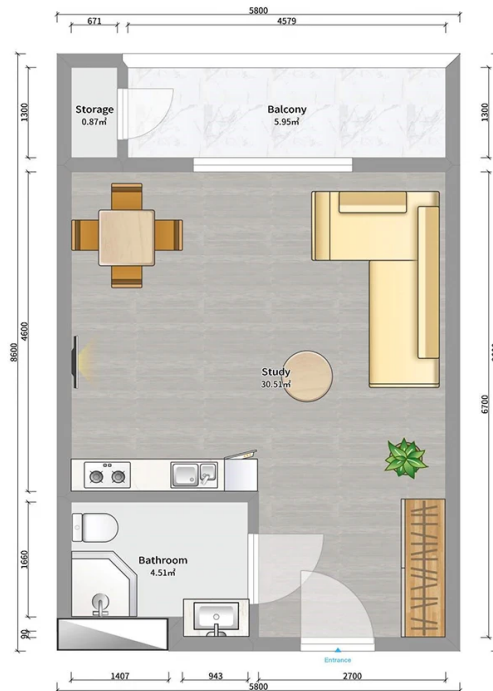

Apartment # 132

Total area: 41.7 m²
Balcony: 6.8 m²

Internal area: 34.9 m²