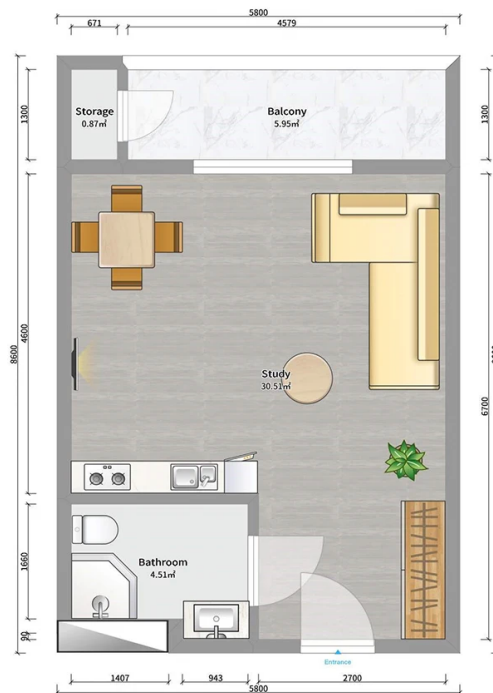

Apartment # 132

Total area: 41.7 m²
Balcony: 6.8 m²

Internal area: 34.9 m²