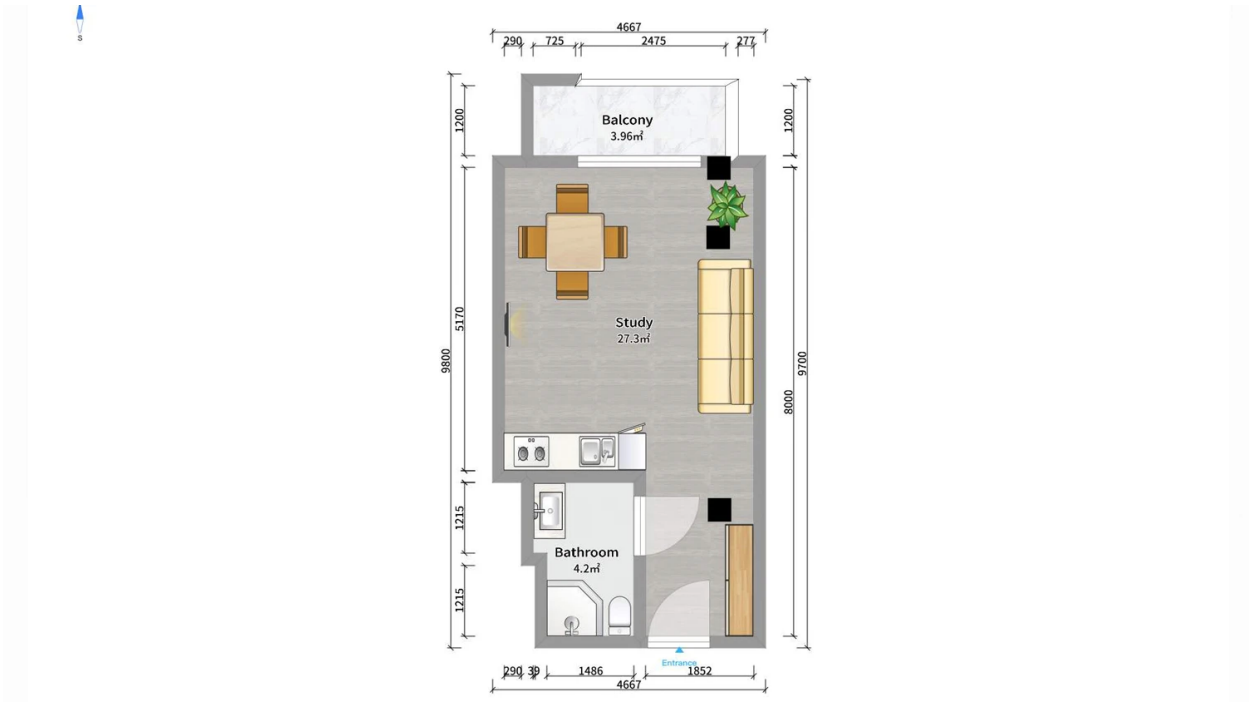

Apartment # 144

Total area: 35.5 m²
Balcony: 3.8 m²

Internal area: 31.7 m²