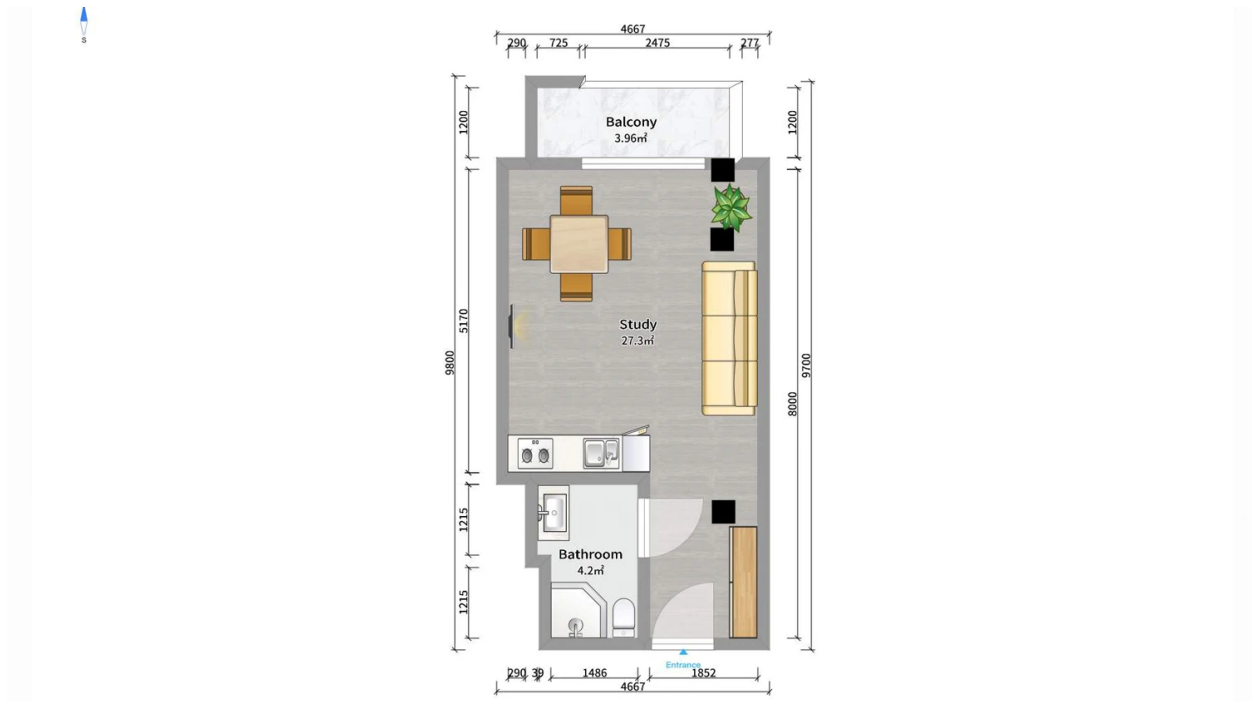

Apartment # 144

Total area: 35.5 m²
Balcony: 3.8 m²

Internal area: 31.7 m²