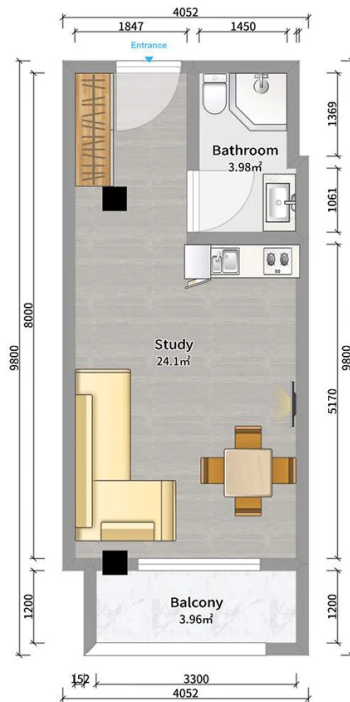

Apartment # 150

V

Total area: 32.2 m²
Balcony: 3.8 m²

Internal area: 28.4 m²