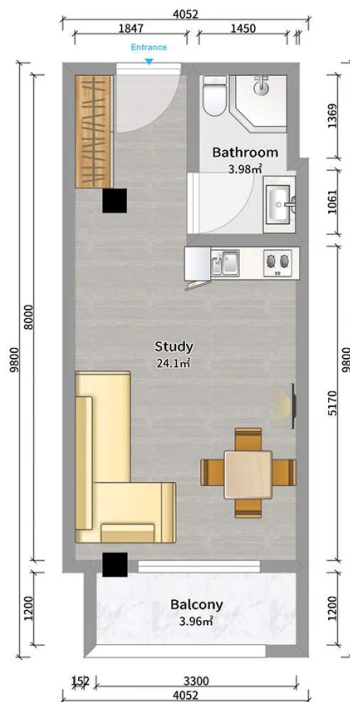

Apartment # 152

V

Total area: 32.2 m²
Balcony: 3.8 m²

Internal area: 28.4 m²