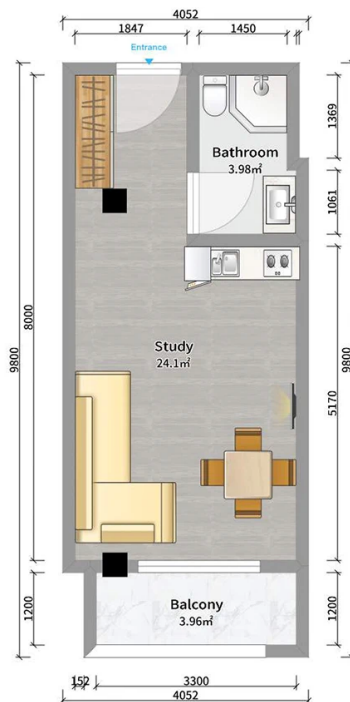

Apartment # 153

V

Total area: 32.2 m²
Balcony: 3.8 m²

Internal area: 28.4 m²