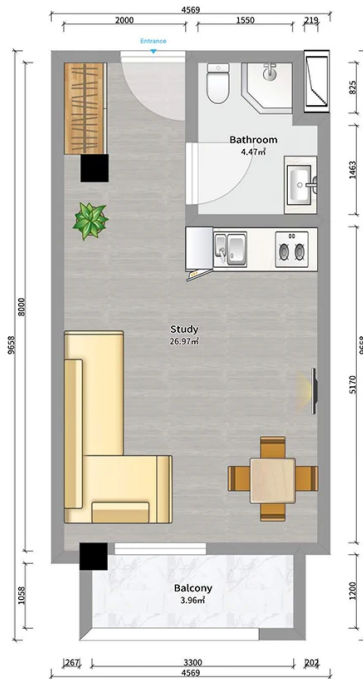

Green Valley | Bakuriani

Apartment # 155

Total area: 34.7 m²
Balcony: 3.8 m²

Internal area: 30.9 m²