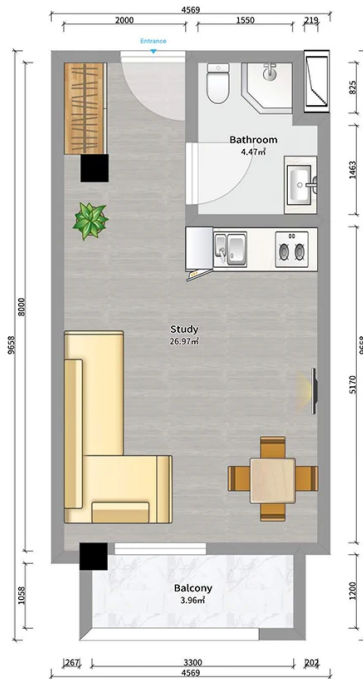

## Apartment # 155

**Total area: 34.7 m<sup>2</sup>**  
**Balcony: 3.8 m<sup>2</sup>**

**Internal area: 30.9 m<sup>2</sup>**