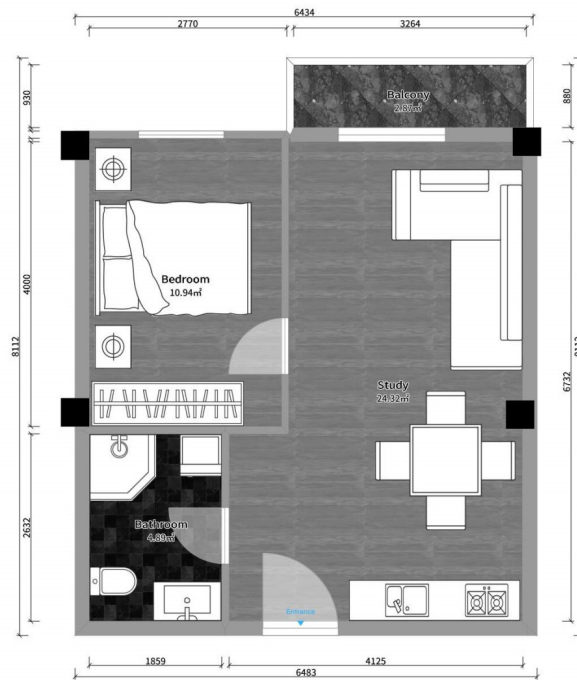

Apartment # 55

Total area: 43.24 m²
Balcony: 3.63 m²

Internal area: 39.61 m²