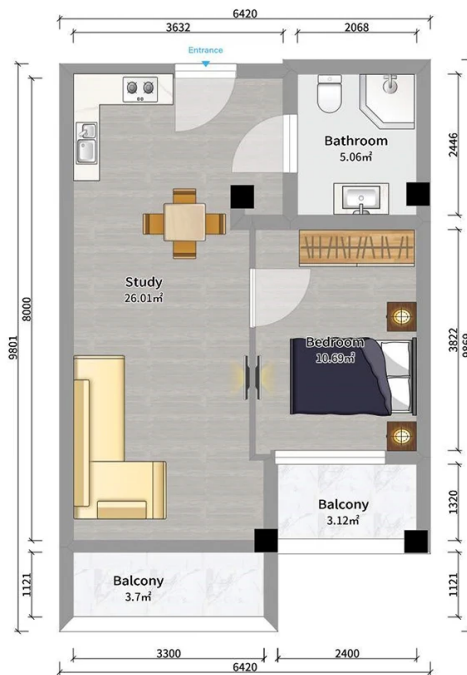

## Apartment # 157

**Total area: 48.6 m<sup>2</sup>**  
**Balcony: 6.7 m<sup>2</sup>**

**Internal area: 41.9 m<sup>2</sup>**