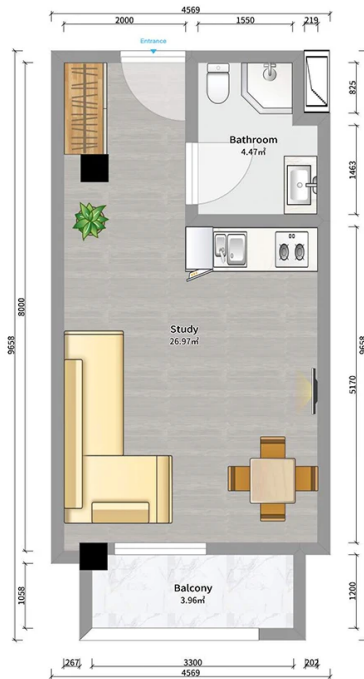

Green Valley | Bakuriani

Apartment # 158

Total area: 34.7 m²
Balcony: 3.8 m²

Internal area: 30.9 m²