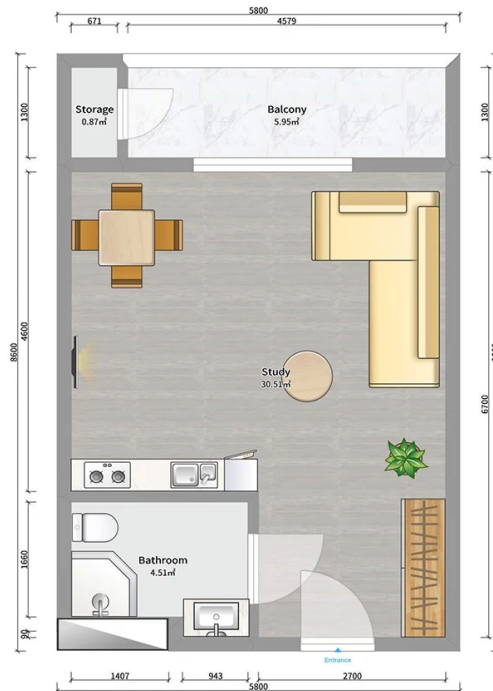

## Apartment # 159

**Total area: 41.7 m<sup>2</sup>**  
**Balcony: 6.8 m<sup>2</sup>**

**Internal area: 34.9 m<sup>2</sup>**