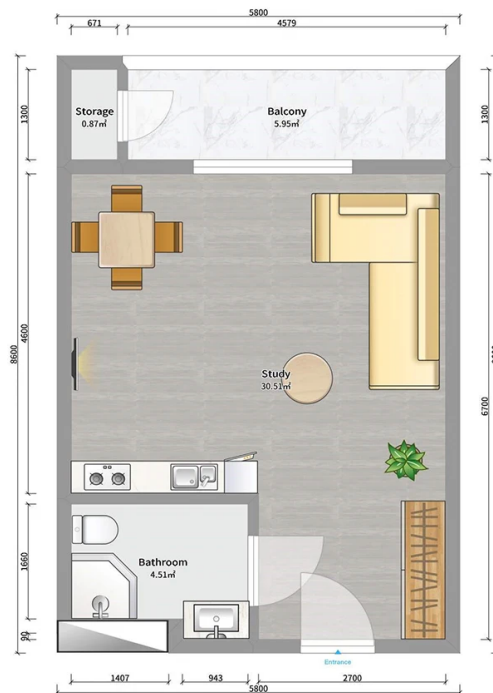

Apartment # 159

Total area: 41.7 m²
Balcony: 6.8 m²

Internal area: 34.9 m²