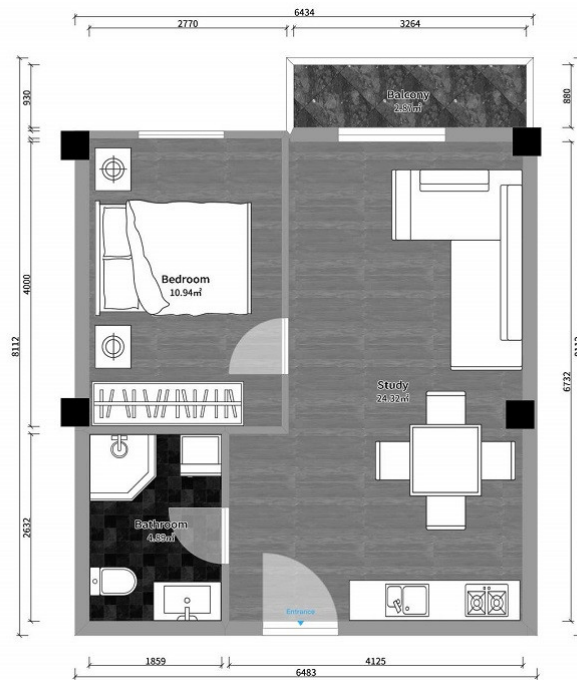

Apartment # 56

Total area: 43.72 m²
Balcony: 3.52 m²

Internal area: 40.2 m²