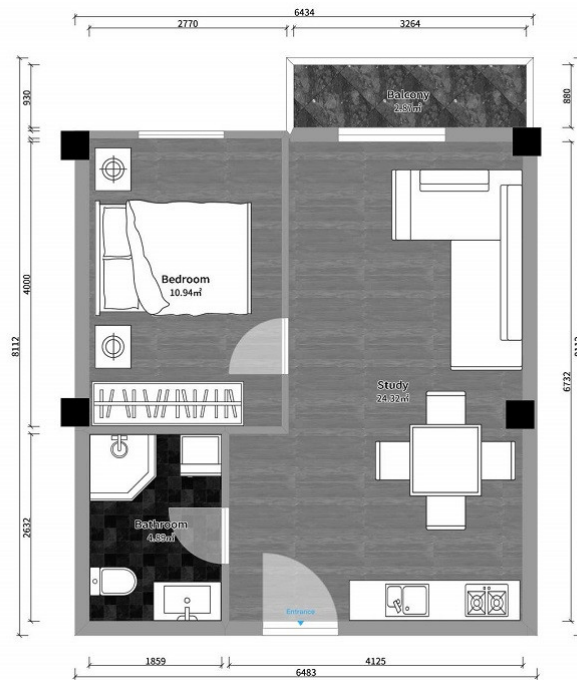

Apartment # 58

Total area: 43.24 m²
Balcony: 3.63 m²

Internal area: 39.61 m²