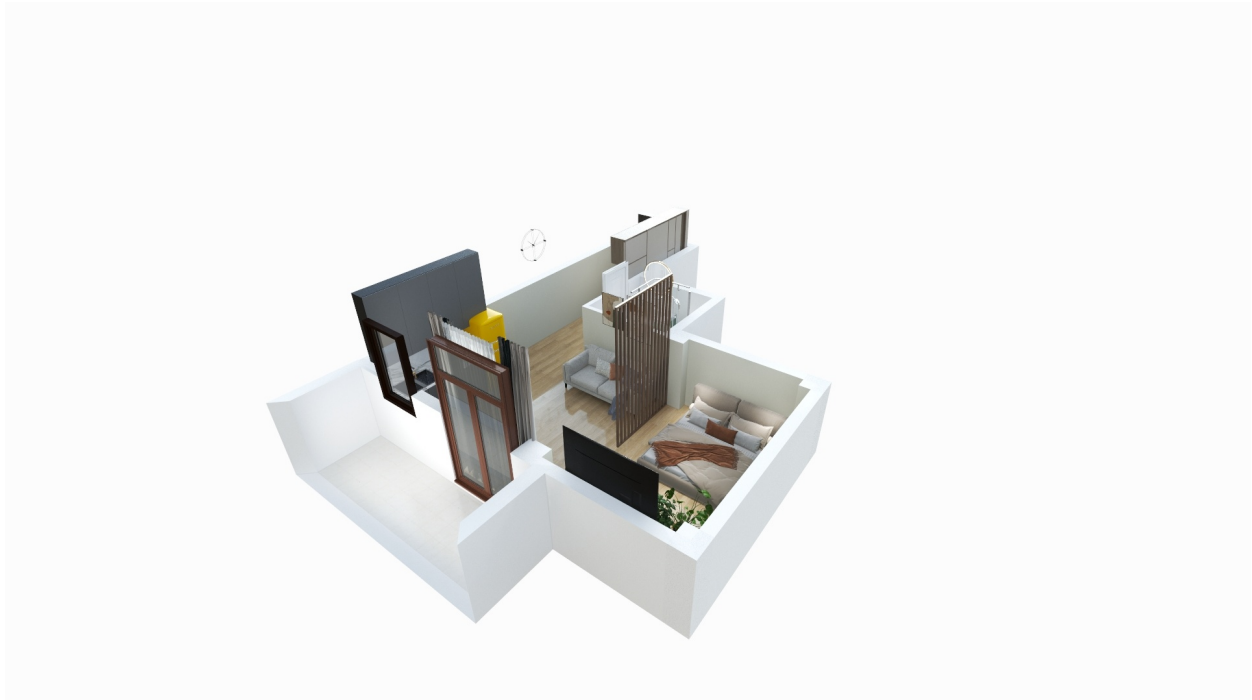

Apartment # 60

Total area: 44.35 m²
Balcony: 4.6 m²

Internal area: 39.75 m²