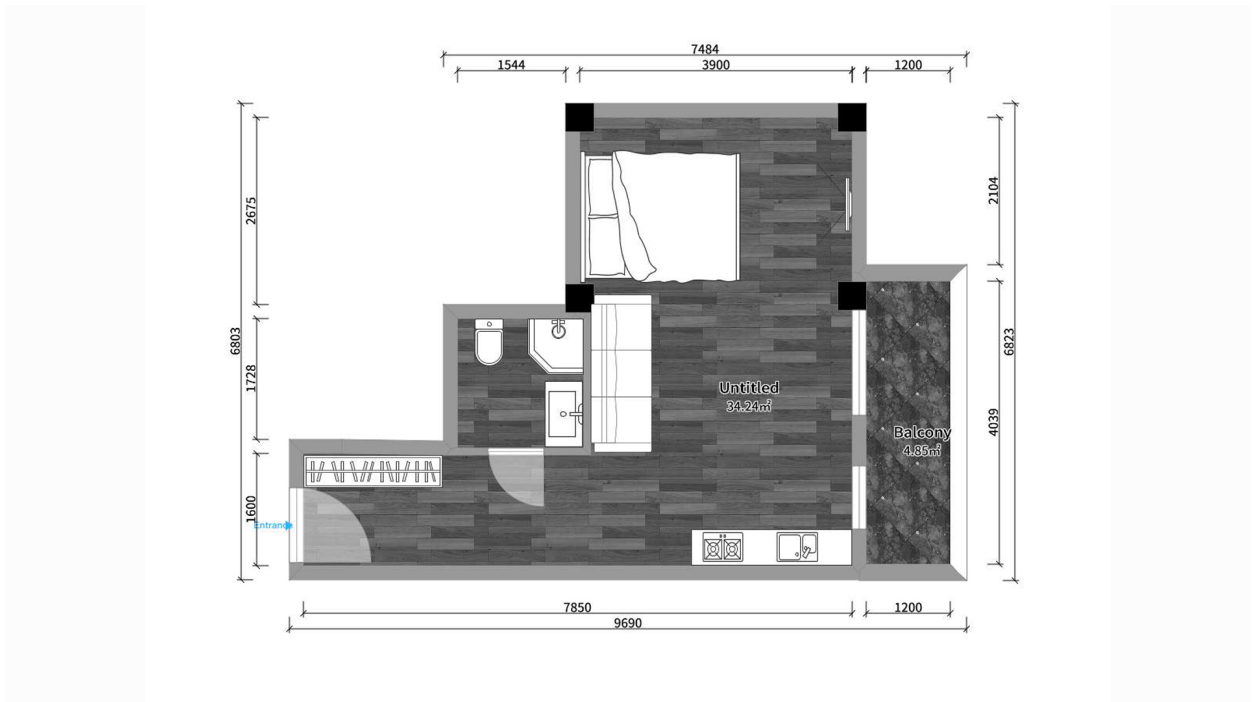

Apartment # 60

Total area: 44.35 m²
Balcony: 4.6 m²

Internal area: 39.75 m²