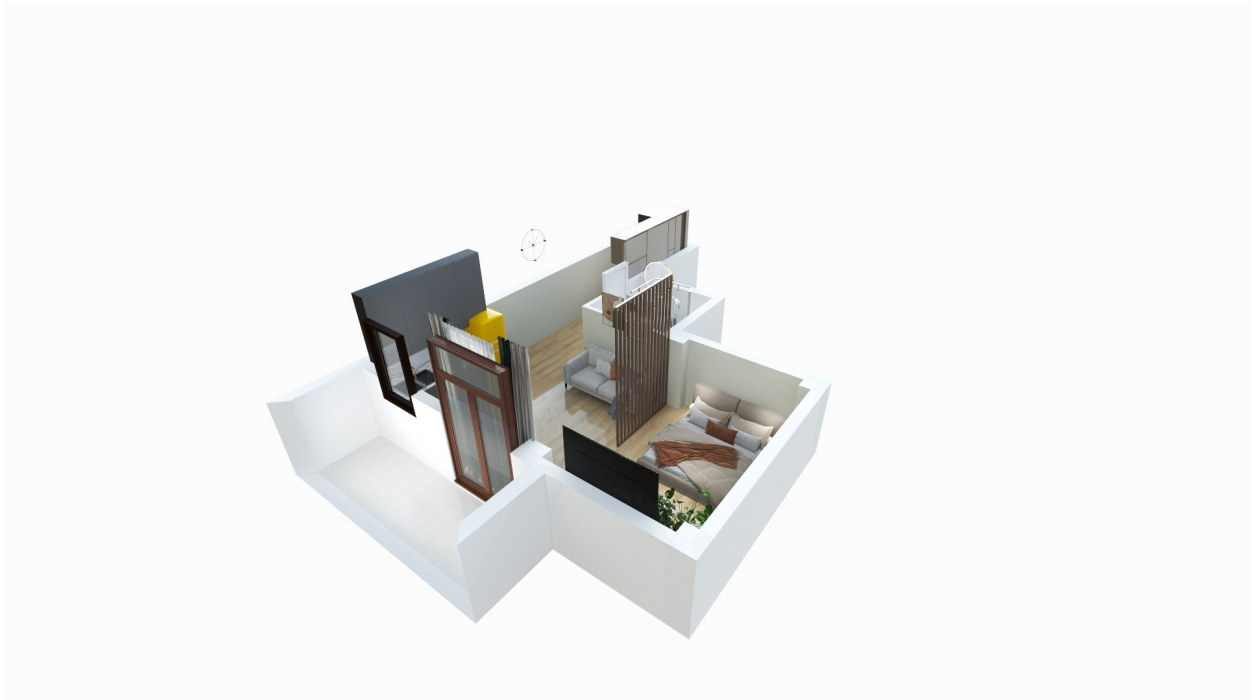

Apartment # 61

Total area: 44.37 m²
Balcony: 4.6 m²

Internal area: 39.77 m²