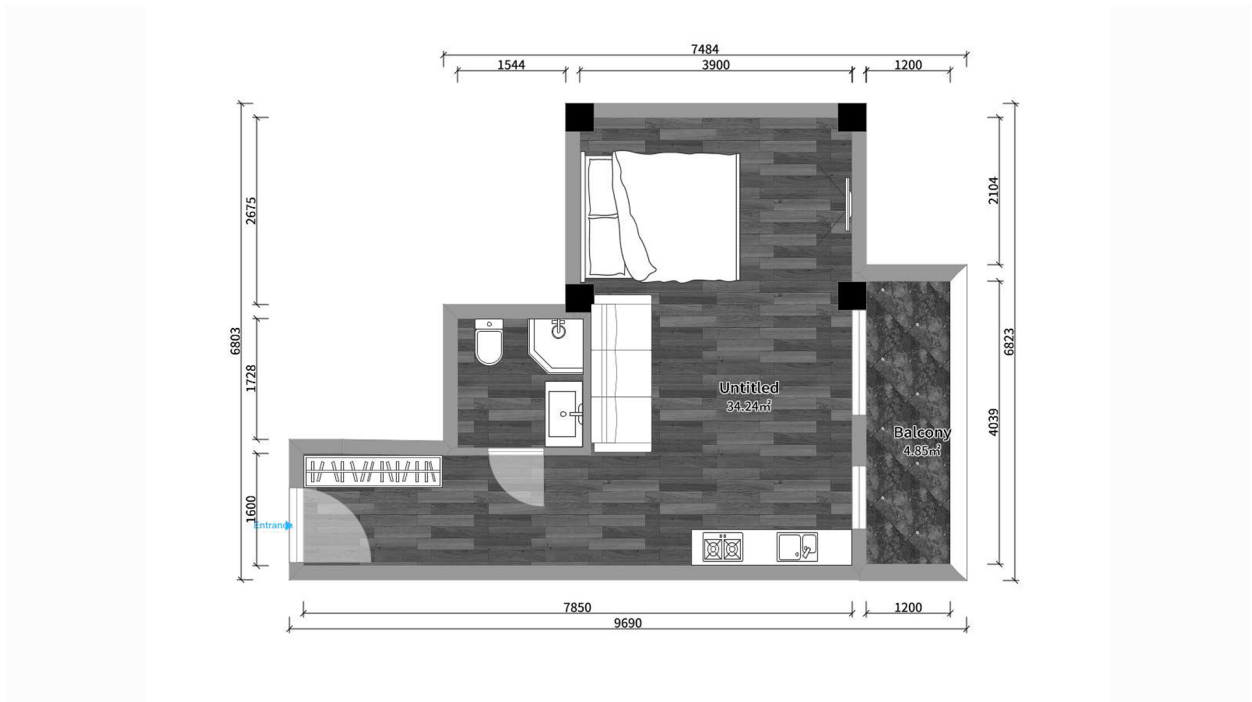

Apartment # 61

Total area: 44.37 m²
Balcony: 4.6 m²

Internal area: 39.77 m²