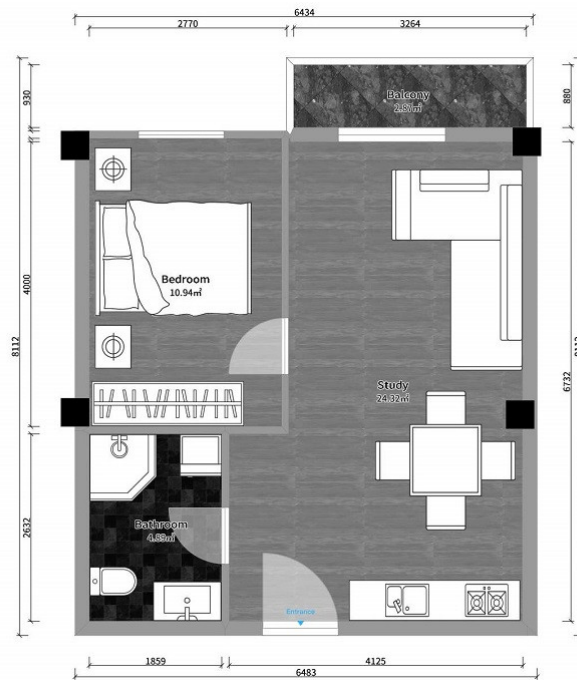

Apartment # 63

Total area: 43.37 m²
Balcony: 3.63 m²

Internal area: 39.74 m²