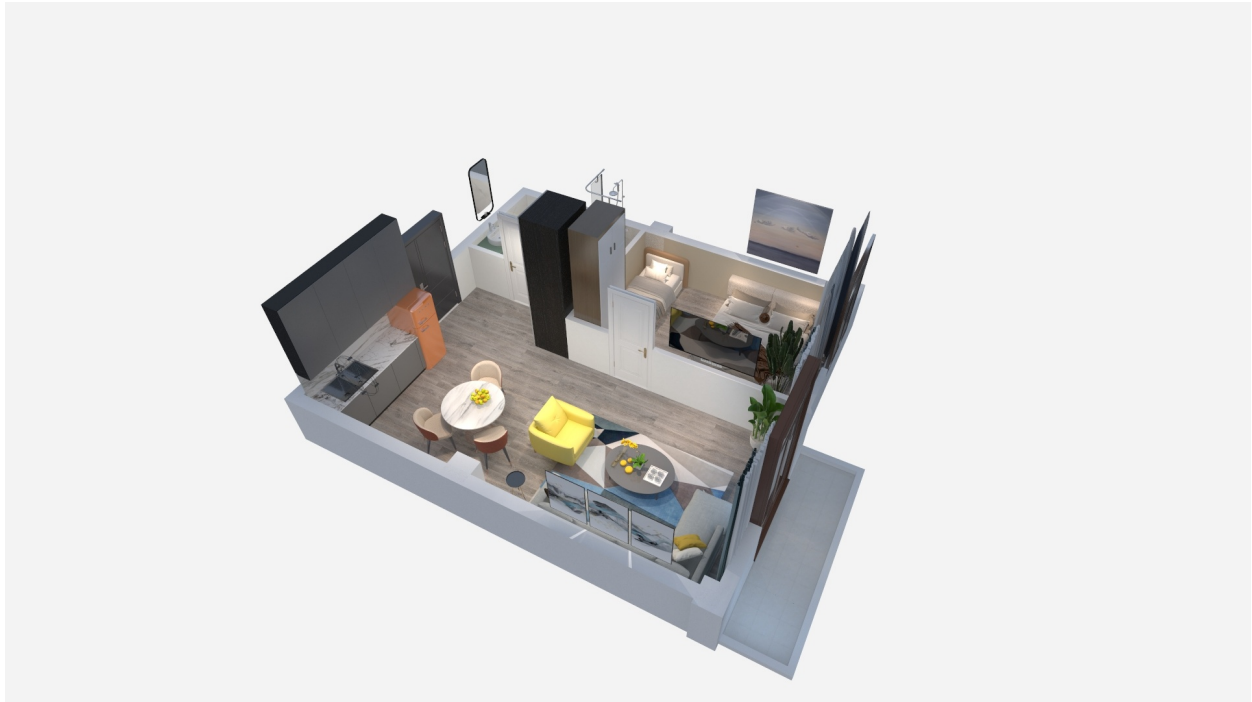

Apartment # 63

Total area: 43.37 m²
Balcony: 3.63 m²

Internal area: 39.74 m²