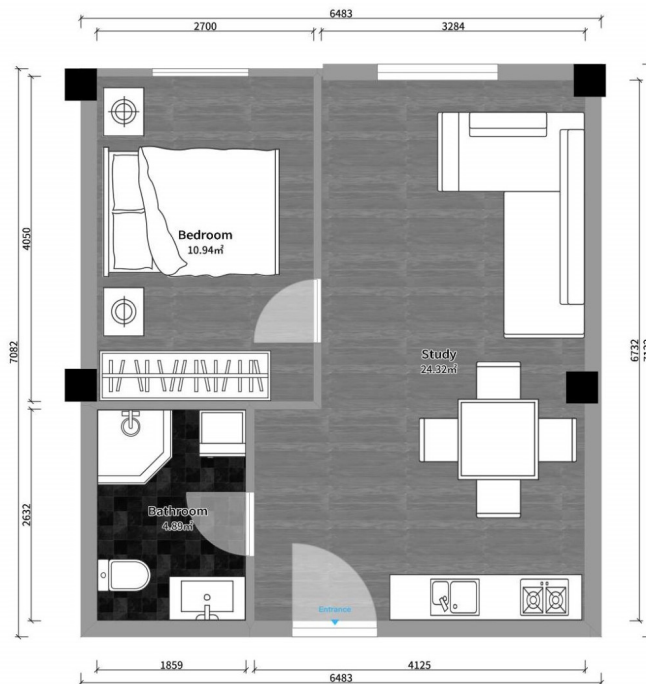

## Apartment # 12

**Total area: 39.71 m<sup>2</sup>**  
**Balcony: 0 m<sup>2</sup>**

**Internal area: 39.71 m<sup>2</sup>**